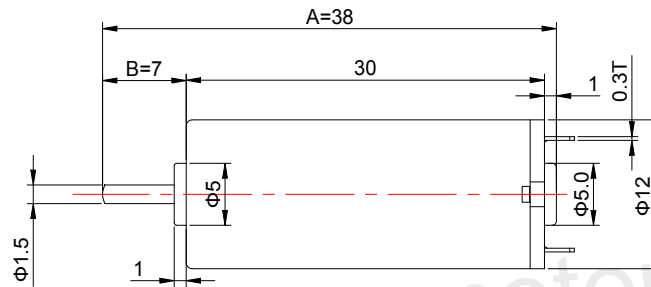

输出功率: 约0.1~1.0W

贵金属电刷马达

典型应用: 电子门锁

智能家居

成人玩具

OUTPUT: APPROX 0.1~1.0W

Precious Metal-brush Motors

Typical Applications: Electronic Door Lock

Smart Home Appliance

Adult Toys

1. OUTLINE DRAWING:

UNIT:MM

DIRECTION OF ROTATION

Customizable Parameters:

1. Length A and B
2. Electric Performance
3. Direction of Rotation
4. Eccentric Wheel is available

WEIGHT: 13g(Approx)

View:

2. MOTOR PERFORMANCE :

MODEL	VOLTAGE		NO LOAD		AT MAXIMUM EFFICIENCY					STALL		
	OPERATING RANGE	NOMINAL	SPEED	CURRENT	SPEED	CURRENT	TORQUE		OUTPUT	TORQUE		CURRENT
		V	rpm	A	rpm	A	g.cm	mN.m	W	g.cm	mN.m	A
RF-1230CA-1950	1.0~2.0	1.5	9300	0.115	7168	0.39	4	0.39	0.30	17.6	1.73	1.3
RF-1230CA-14110	1.5~3.0	3.0	12000	0.1	9312	0.35	5.8	0.57	0.56	26	2.55	1.2