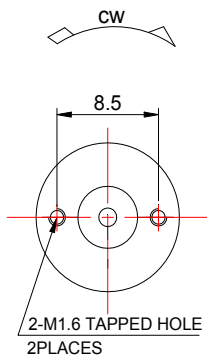

Smart Home Appliance

Adult Toys

1. OUTLINE DRAWING:

UNIT:MM

DIRECTION OF ROTATION

Customizable Parameters:

1. Length A and B
2. Electric Performance
3. Direction of Rotation
4. Eccentric Wheel is available

WEIGHT: 13g(Approx)

View:

2. MOTOR PERFORMANCE :

MODEL	VOLTAGE		NO LOAD		AT MAXIMUM EFFICIENCY					STALL		
	OPERATING RANGE	NOMINAL	SPEED	CURRENT	SPEED	CURRENT	TORQUE		OUTPUT	TORQUE		CURRENT
		V	rpm	A	rpm	A	g.cm	mN.m	W	g.cm	mN.m	A
RF-1230CA-1950	1.0~2.0	1.5	9300	0.115	7168	0.39	4	0.39	0.30	17.6	1.73	1.3
RF-1230CA-14110	1.5~3.0	3.0	12000	0.1	9312	0.35	5.8	0.57	0.56	26	2.55	1.2