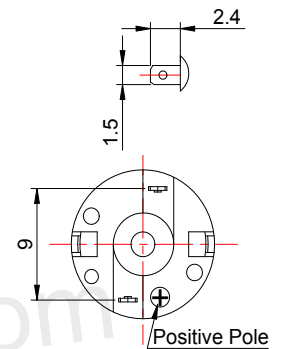

Smart Home Appliance

Adult Toys

1. OUTLINE DRAWING:

UNIT:MM

DIRECTION OF ROTATION

Customizable Parameters:

1. Length A and B
2. Electric Performance
3. Direction of Rotation
4. Eccentric Wheel is available

WEIGHT: 13g(Approx)

View:

2. MOTOR PERFORMANCE :

MODEL	VOLTAGE		NO LOAD		AT MAXIMUM EFFICIENCY					STALL		
	OPERATING RANGE	NOMINAL	SPEED	CURRENT	SPEED	CURRENT	TORQUE		OUTPUT	TORQUE		CURRENT
		V	rpm	A	rpm	A	g.cm	mN.m	W	g.cm	mN.m	A
RF-1230CA-1950	1.0~2.0	1.5	9300	0.115	7168	0.39	4	0.39	0.30	17.6	1.73	1.3
RF-1230CA-14110	1.5~3.0	3.0	12000	0.1	9312	0.35	5.8	0.57	0.56	26	2.55	1.2